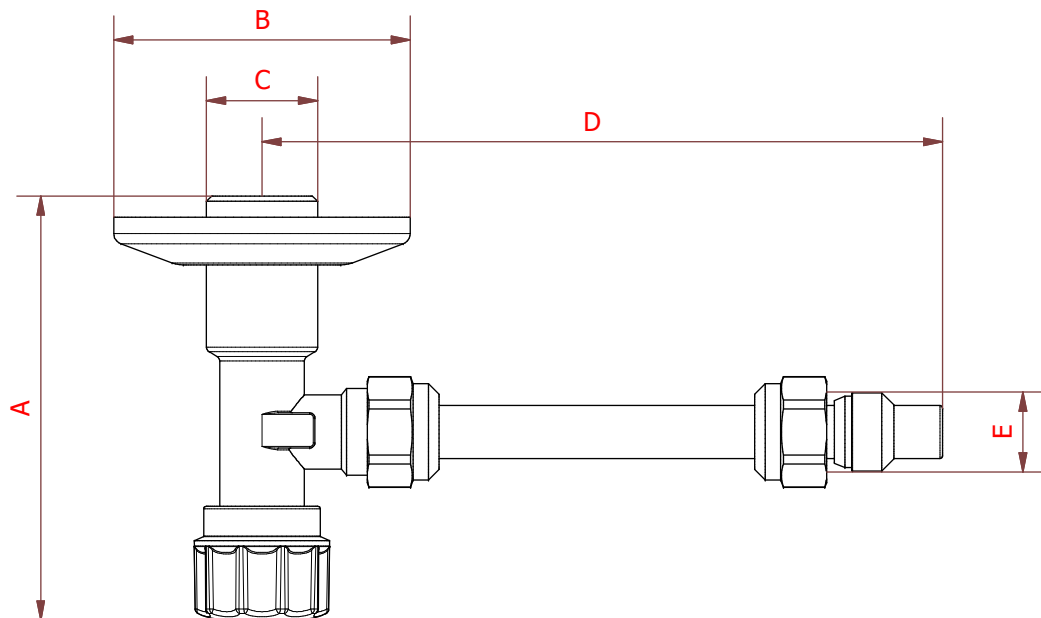

Serie 100.1

Rubinetto per cassetta WC completo di calotte - rosone - tubo rame Dia. 10X120

Tap for WC tank With caps - wascher - copper tube Diameter 10X120

SCHEDE TECNICHE
TECHNICAL INFO

Made in Italy

Misure d'ingombro - Overall dimensions (mm)

Art.	A	B	C	D	E
100.138	76	56	3/8"	128	3/8"
100.112	76	56	1/2"	128	3/8"

Temperatura massima dell'acqua consigliata
Maximum recommended working temperature

C°
60

Materiali - Materials

CW617N UNI EN 12165	CW614N UNI EN 12164	CW024A UNI EN 1652
AISI 304	NBR	ABS